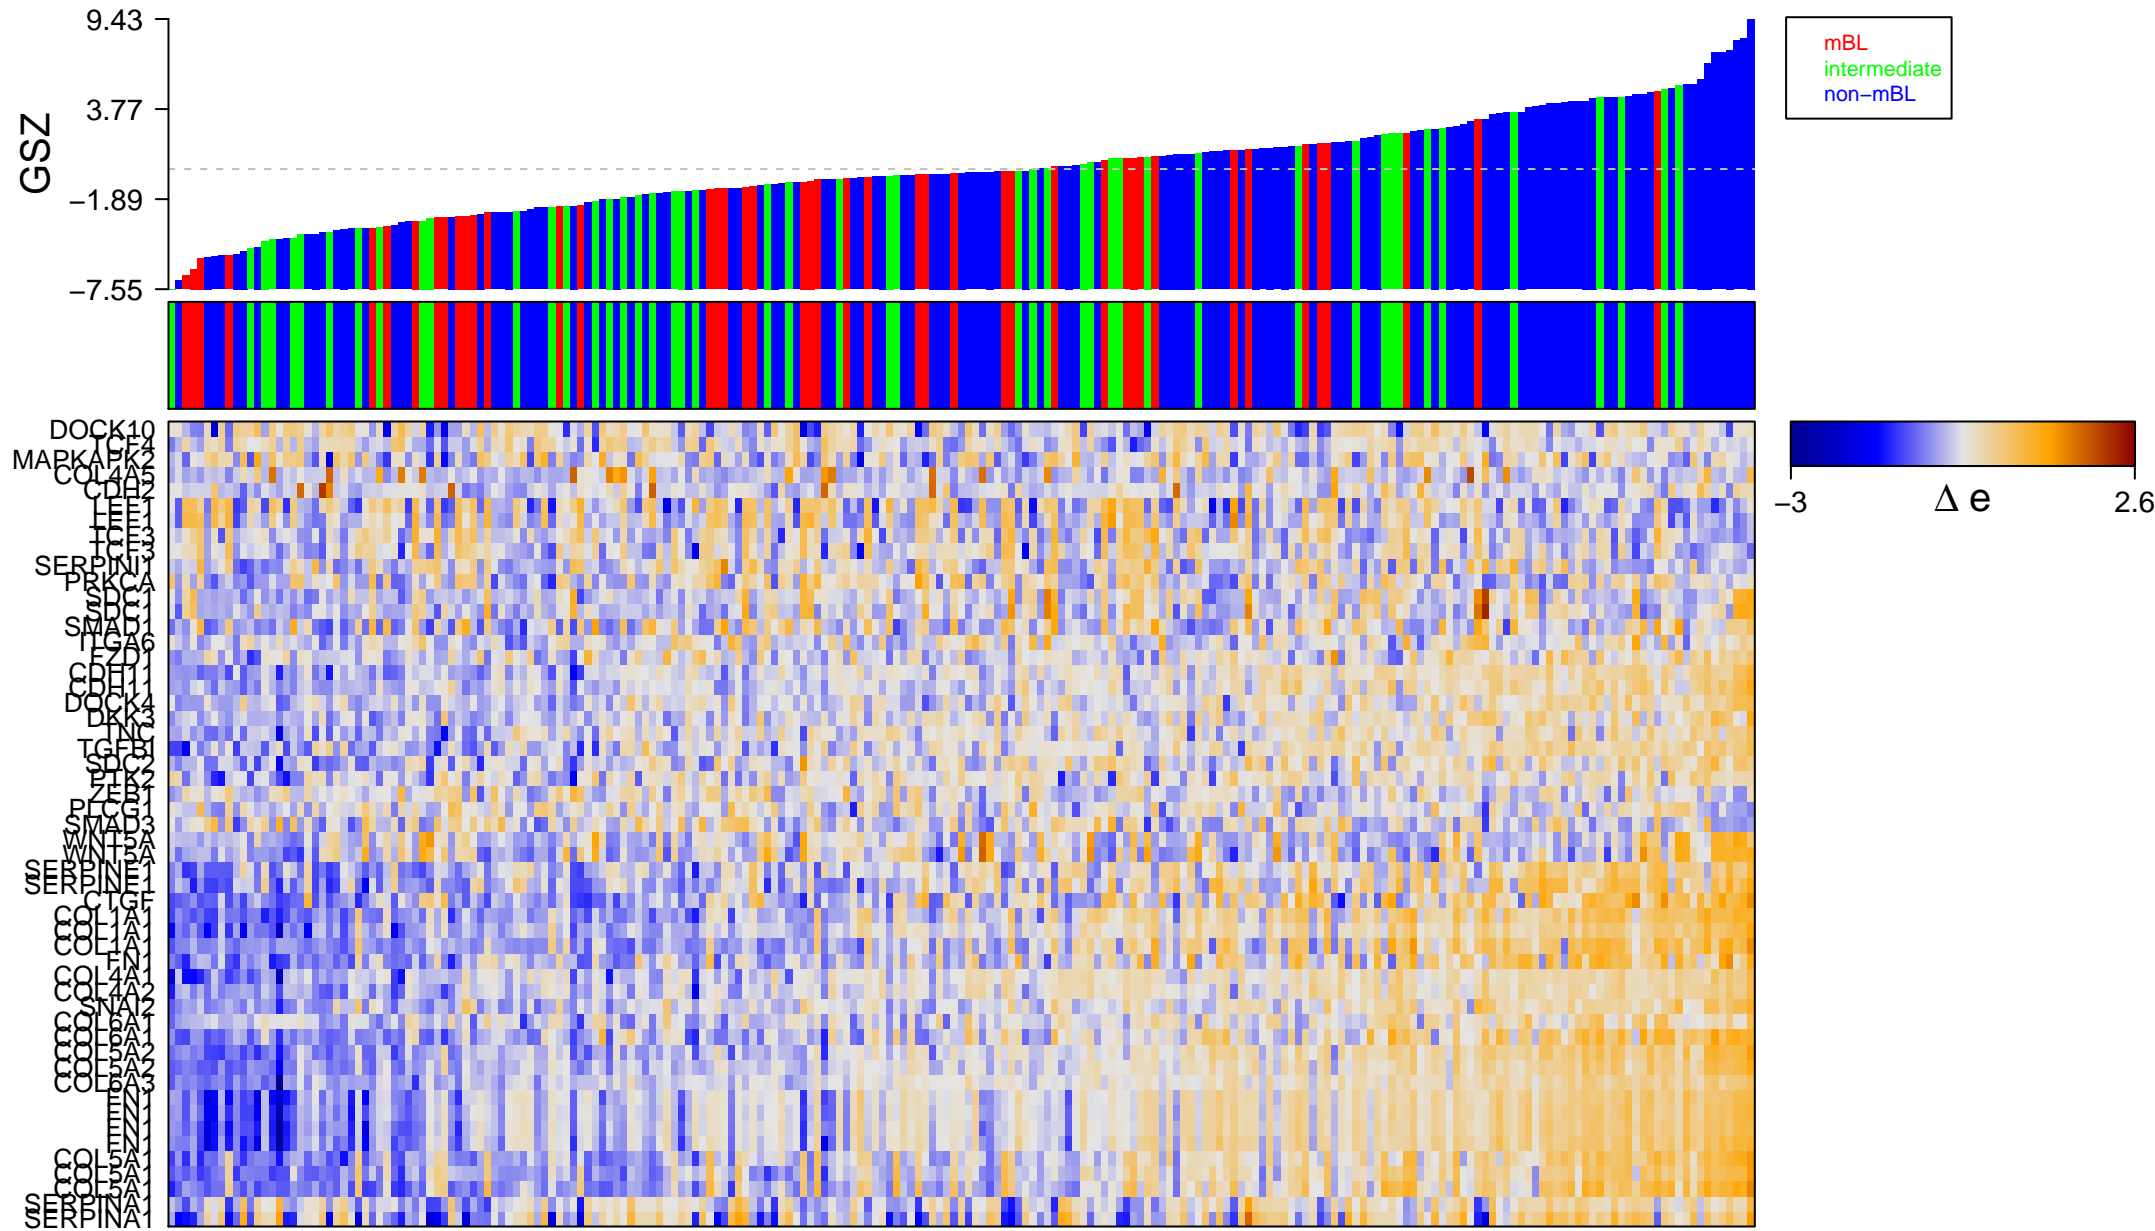

GU_PDEF_TARGETS_UP

GU_PDEF_TARGETS_UP

■ on
■ -
□ off

GU_PDEF_TARGETS_UP