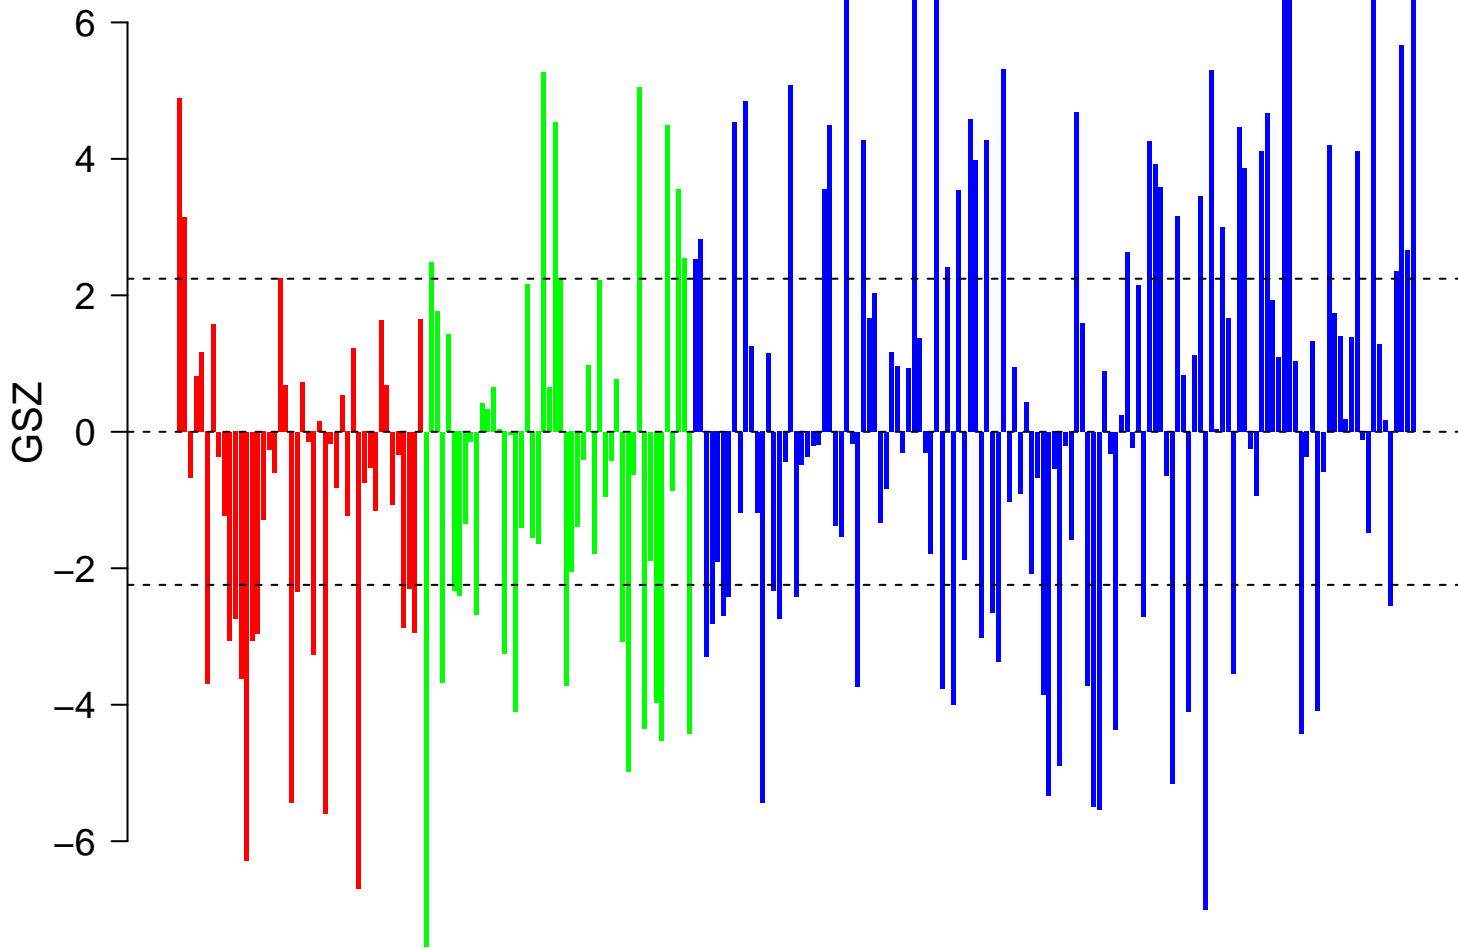

GU_PDEF_TARGETS_UP

GU_PDEF_TARGETS_UP

■ on
■ -
□ off

GU_PDEF_TARGETS_UP